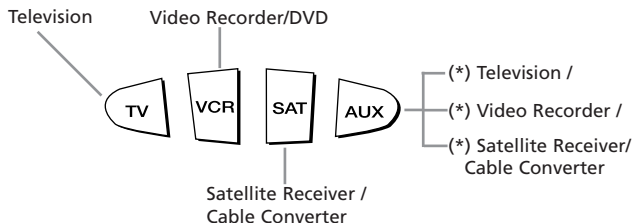

Important notes:

- Some codes are quite similar. If your device does not respond or is not functioning properly with one of the codes, try another code listed under your brand.
- For VCR setup: If your VCR's original remote control does not have a POWER key, press PLAY instead of POWER during step 5.
- Remember to press the correct device mode key before operating your device. Only one device can be assigned to each device mode key. If your original remote control operates more than one device, you need to set up each device separately.

Devices can be found under the following keys:

To set up for a second TV, VCR/DVD or SAT/CBL (See Changing the Mode of a Device Key, Page 29).

(*) To use the AUX key (see page 28).